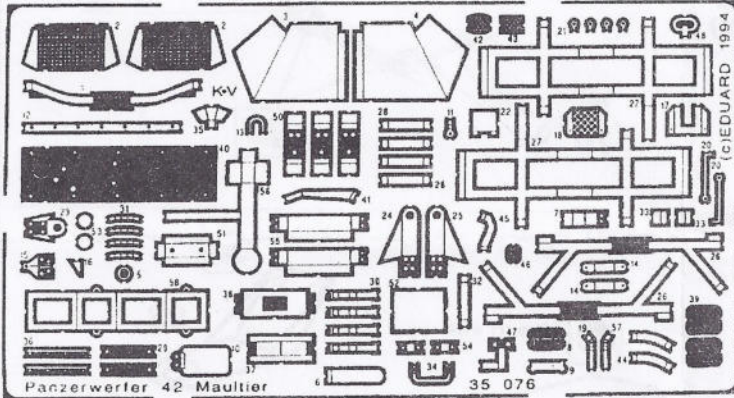

Panzerwerfer 42 Maultier

35 076

1/35 scale detail set
Recommended kit: ITALERI

- REMOVE
- OPPOSITE SIDE
- REPLACE