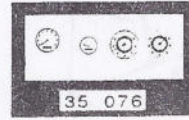

Panzerwerfer 42 Maultier

35 076

1/35 scale detail set
Recommended kit: ITALERI

- REMOVE
- OPPOSITE SIDE
- REPLACE