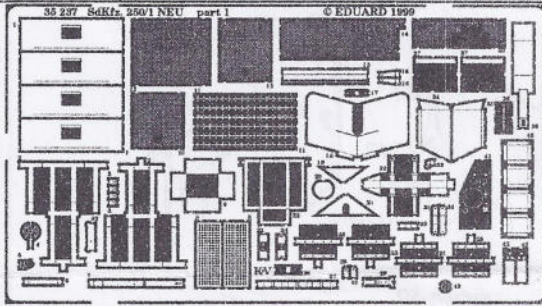

SdKfz. 250/1 NEU

1/35 scale detail set for Dragon kit

35 237

- OPPOSITE SIDE
- REMOVE
- REPLACE
- GRIND