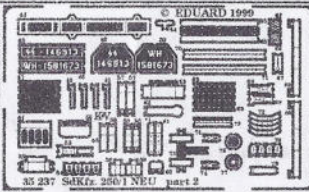

SdKfz. 250/1 NEU

1/35 scale detail set for Dragon kit

35 237

- OPPOSITE SIDE
- REMOVE
- REPLACE
- GRIND