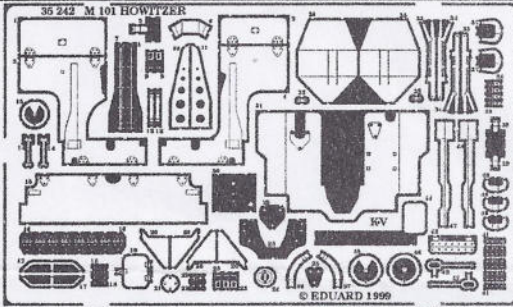

# M101 HOWITZER

1/35 scale detail set for Italeri kit

35 242

- OPPOSITE SIDE
- REMOVE
- REPLACE
- GRIND