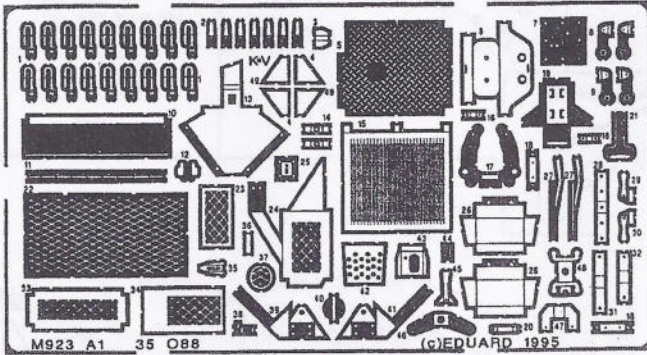

# M 923 A1 "BIG FOOT"

35 088

1/35 scale detail set  
Recommended kit: ITALERI

-  REMOVE
-  OPPOSITE SIDE
-  REPLACE