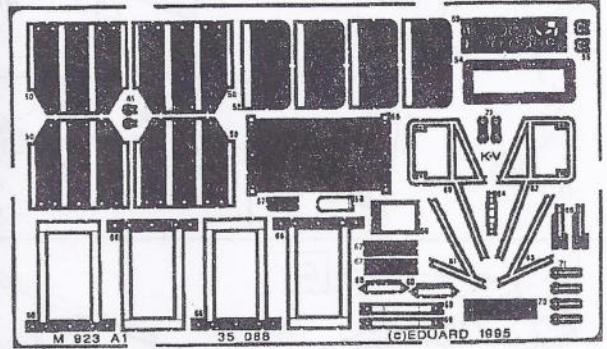

# M 923 A1 "BIG FOOT"

35 088

1/35 scale detail set  
Recommended kit: ITALERI

-  REMOVE
-  OPPOSITE SIDE
-  REPLACE