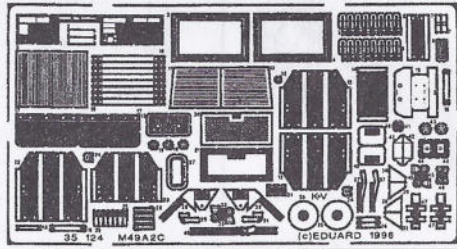

# M49A2C

35 124

1/35 scale detail set for AFV kit

-  OPPOSITE SIDE
-  REMOVE
-  REPLACE