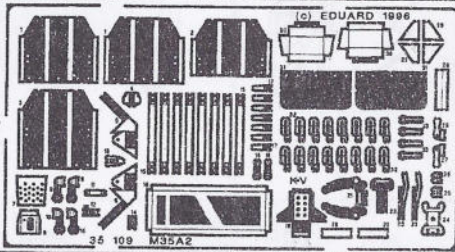

M 35 A2

35 109

1/35 scale detail set for AFV kit

- OPPOSITE SIDE
- REMOVE
- REPLACE