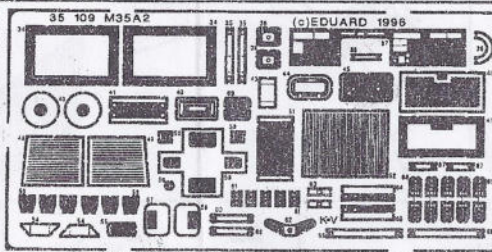

M 35 A2

35 109

1/35 scale detail set for AFV kit

- OPPOSITE SIDE
- REMOVE
- REPLACE