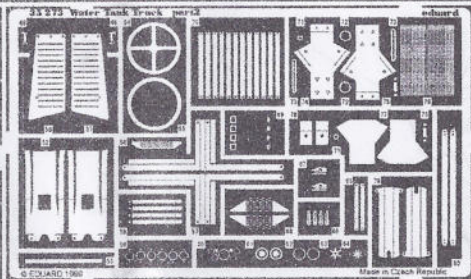

Water Tank Truck

1/35 scale detail set for Italeri kit

35 273

35 273

- OPPOSITE SIDE
- REMOVE
- REPLACE
- GRIND
- BEND