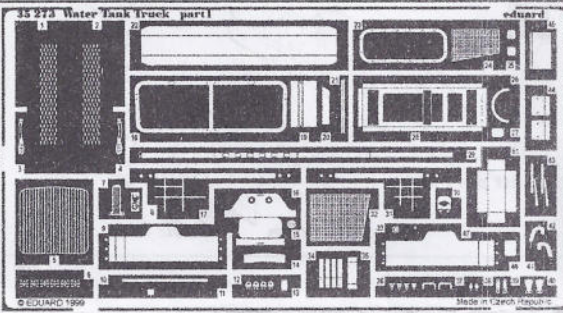

Water Tank Truck

1/35 scale detail set for Italeri kit

35 273

35 273

- OPPOSITE SIDE
- REMOVE
- REPLACE
- GRIND
- BEND