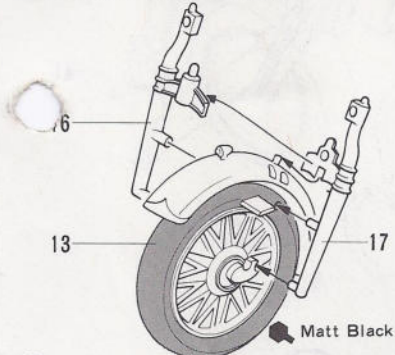

1 Construction of Front Fork Bau der Vorderrad-Gabel