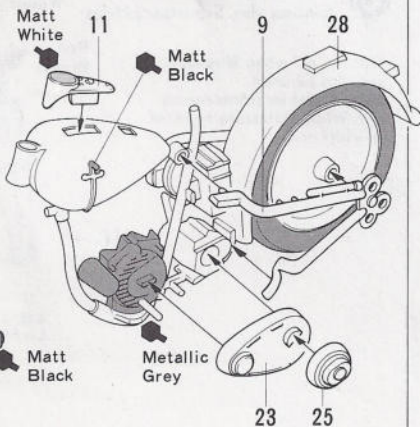

2 Fixing of Frame Rahmen Einbau