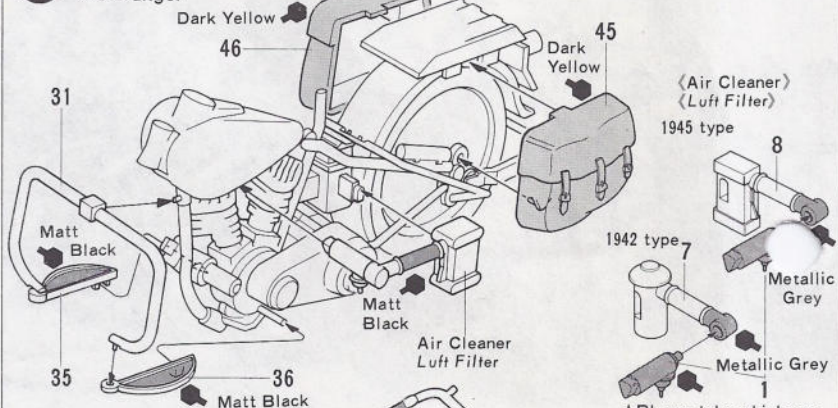

U.S. MILITARY POLICE SET

1/35 MILITARY MINIATURE SERIES NO.84

KIT NO. MM184

TAMIYA

TAMIYA PLASTIC MODEL CO.
628 OSHIKA, SHIZUOKA-CITY, JAPAN

1 Construction of Front Fork Bau der Vorderrad-Gabel

2 Fixing of Frame Rahmen Einbau

3 Fixing of Engine

Motoren Einbau
(Completion of Engine)
(Motor-Endmontage)

4 Fixing of Bumper

Stoßfänger

★Please take whichever you like.
★Dieser Kit enthält 2 Satz Luft Filter.

5 Fixing of Front Fork

Einbau der vord. Gabel