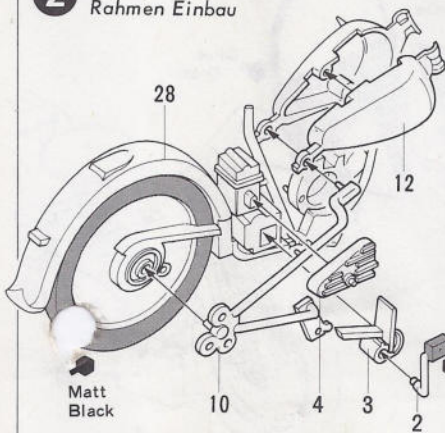

2 Fixing of Frame Rahmen Einbau