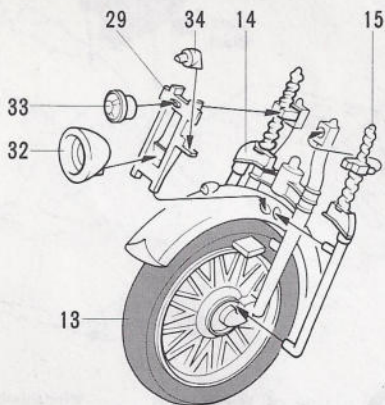

1 Construction of Front Fork Bau der Vorderrad-Gabel