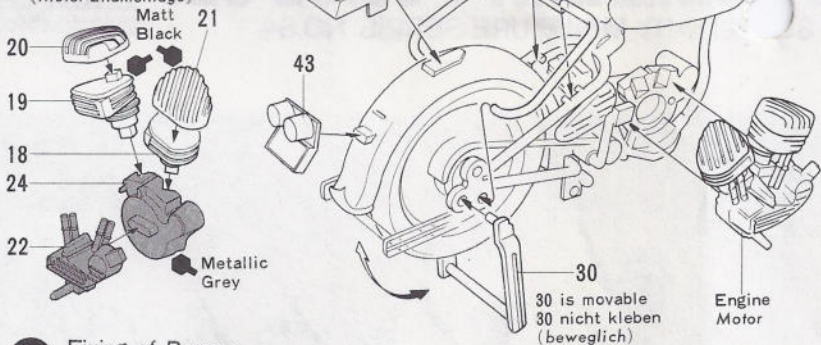

U.S. MILITARY POLICE SET

1/35 MILITARY MINIATURE SERIES NO.84

KIT NO. MM184

TAMIYA

TAMIYA PLASTIC MODEL CO.
628 OSHIKA, SHIZUOKA-CITY, JAPAN

1 Construction of Front Fork Bau der Vorderrad-Gabel

2 Fixing of Frame Rahmen Einbau

3 Fixing of Engine

Motoren Einbau
(Completion of Engine)
(Motor-Endmontage)

4 Fixing of Bumper

Stoßfänger

★Please take whichever you like.
★Dieser Kit enthält 2 Satz Luft Filter.

5 Fixing of Front Fork

Einbau der vord. Gabel