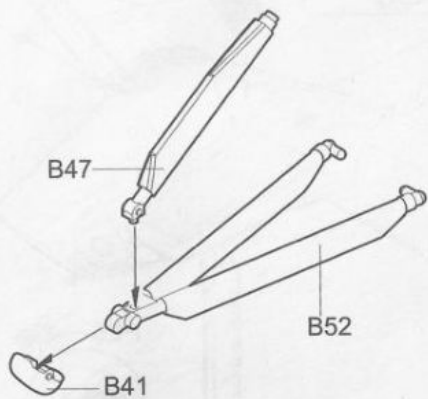

19 前起落架的组装
Nose undercarriage assembly

20 机炮的组装
Four-barrelled rotating gun assembly

21 前轮舱的安装
Nose wheel cabin installation

22 左侧主起落架的安装
Left main undercarriage installation

23 右侧主起落架的安装
Right main undercarriage installation

24 发动机的安装
Engine installation

25 发动机盖板的安装
Engine cover installation

26 发动机盖板的安装
Engine cover installation

27 载员舱门的安装
Lower door installation

28 载员舱门的安装
Lower door installation

29 短翼
Stub wings installation

30 尾部旋翼的组装
Tail rotor assembly

31 红外线干扰器的安装
Infrared jammer installation

《除冻器》
De-icing system

《红外线干扰器》
Infrared jammer

32 尾撬的组装
Tail bumper assembly

33 弹药舱的组装
Ammo box assembly

34 驾驶舱的组装
Pilot cockpit door assembly

35 座舱盖的组装
Canopy assembly

36 机腹的安装
Lower fuselage

37 机腹挂架的安装
Belly fuselage assembly

38 主旋翼的组装
Main rotor assembly

39 主旋翼的组装
Main rotor assembly