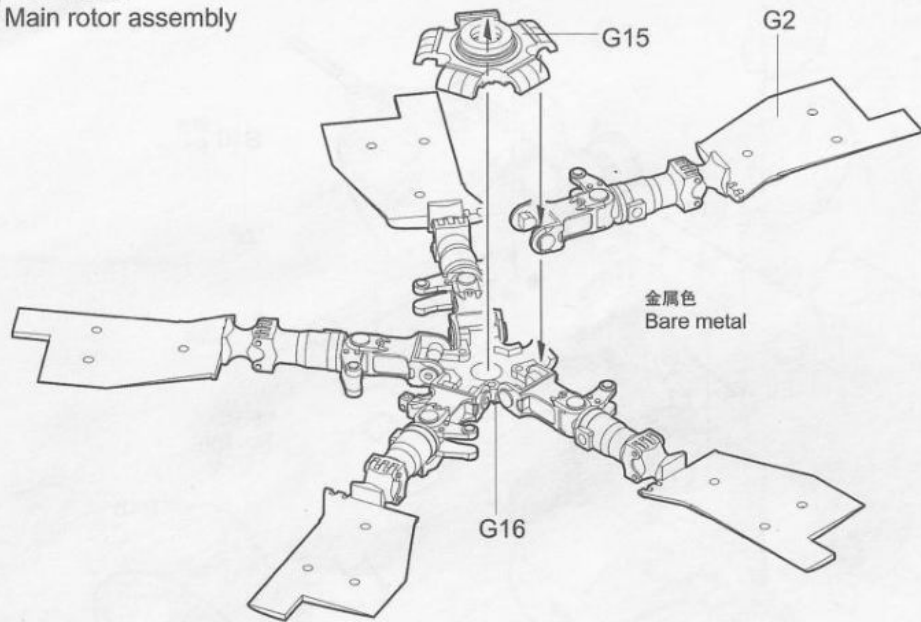

19 前起落架的组装
Nose undercarriage assembly

20 机炮的组装
Four-barrelled rotating gun assembly

21 前轮舱的安装
Nose wheel cabin installation

22 左侧主起落架的安装
Left main undercarriage installation

23 右侧主起落架的安装
Right main undercarriage installation

24 发动机的安装
Engine installation

25 发动机盖板的安装
Engine cover installation

26 发动机盖板的安装
Engine cover installation

27 载员舱门的安装
Lower door installation

28 载员舱门的安装
Lower door installation

29 短翼
Stub wings installation

30 尾部旋翼的组装
Tail rotor assembly

31 红外线干扰器的安装
Infrared jammer installation

《除冻器》
De-icing system

《红外线干扰器》
Infrared jammer

32 尾撬的组装
Tail bumper assembly

33 弹药舱的组装
Ammo box assembly

34 驾驶舱的组装
Pilot cockpit door assembly

35 座舱盖的组装
Canopy assembly

36 机腹的安装
Lower fuselage

37 机腹挂架的安装
Belly fuselage assembly

38 主旋翼的组装
Main rotor assembly

39 主旋翼的组装
Main rotor assembly