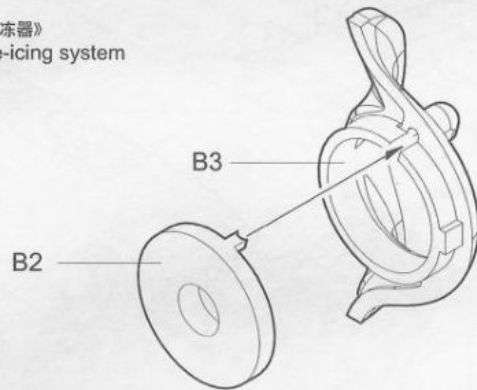

19 前起落架的组装
Nose undercarriage assembly

20 机炮的组装
Four-barrelled rotating gun assembly

21 前轮舱的安装
Nose wheel cabin installation

22 左侧主起落架的安装
Left main undercarriage installation

23 右侧主起落架的安装
Right main undercarriage installation

24 发动机的安装
Engine installation

25 发动机盖板的安装
Engine cover installation

26 发动机盖板的安装
Engine cover installation

27 载员舱门的安装
Lower door installation

28 载员舱门的安装
Lower door installation

29 短翼
Stub wings installation

30 尾部旋翼的组装
Tail rotor assembly

31 红外线干扰器的安装
Infrared jammer installation

《除冻器》
De-icing system

《红外线干扰器》
Infrared jammer

32 尾撬的组装
Tail bumper assembly

33 弹药舱的组装
Ammo box assembly

34 驾驶舱的组装
Pilot cockpit door assembly