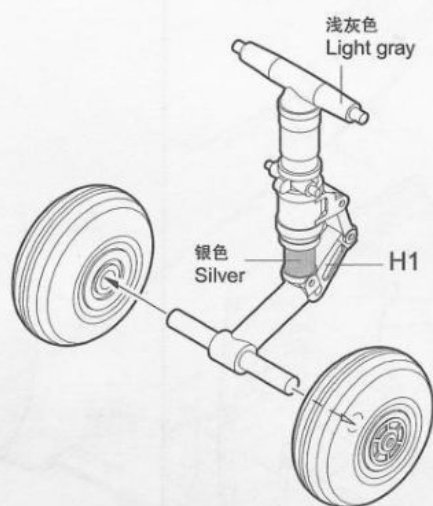

19 前起落架的组装
Nose undercarriage assembly

20 机炮的组装
Four-barrelled rotating gun assembly

21 前轮舱的安装
Nose wheel cabin installation

22 左侧主起落架的安装
Left main undercarriage installation

23 右侧主起落架的安装
Right main undercarriage installation