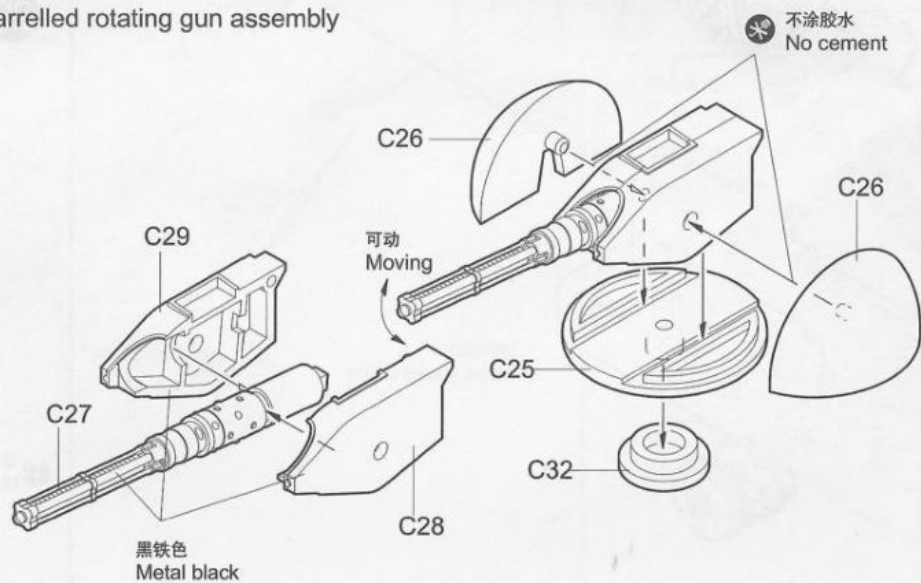

19 前起落架的组装
Nose undercarriage assembly

20 机炮的组装
Four-barrelled rotating gun assembly

21 前轮舱的安装
Nose wheel cabin installation

22 左侧主起落架的安装
Left main undercarriage installation

23 右侧主起落架的安装
Right main undercarriage installation

24 发动机的安装
Engine installation

25 发动机盖板的安装
Engine cover installation

26 发动机盖板的安装
Engine cover installation

27 载员舱门的安装
Lower door installation

28 载员舱门的安装
Lower door installation

29 短翼
Stub wings installation