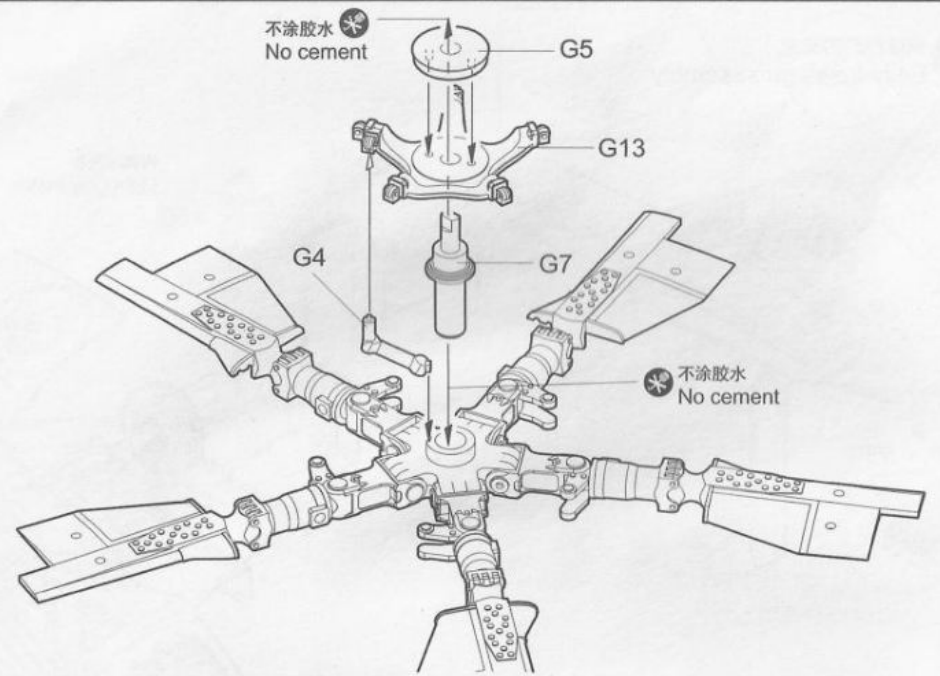

19 前起落架的组装
Nose undercarriage assembly

20 机炮的组装
Four-barrelled rotating gun assembly

21 前轮舱的安装
Nose wheel cabin installation

22 左侧主起落架的安装
Left main undercarriage installation

23 右侧主起落架的安装
Right main undercarriage installation

24 发动机的安装
Engine installation

25 发动机盖板的安装
Engine cover installation

26 发动机盖板的安装
Engine cover installation

27 载员舱门的安装
Lower door installation

28 载员舱门的安装
Lower door installation

29 短翼
Stub wings installation

30 尾部旋翼的组装
Tail rotor assembly

31 红外线干扰器的安装
Infrared jammer installation

《除冻器》
De-icing system

《红外线干扰器》
Infrared jammer

32 尾撬的组装
Tail bumper assembly

33 弹药舱的组装
Ammo box assembly

34 驾驶舱的组装
Pilot cockpit door assembly

35 座舱盖的组装
Canopy assembly

36 机腹的安装
Lower fuselage

37 机腹挂架的安装
Belly fuselage assembly

38 主旋翼的组装
Main rotor assembly

39 主旋翼的组装
Main rotor assembly