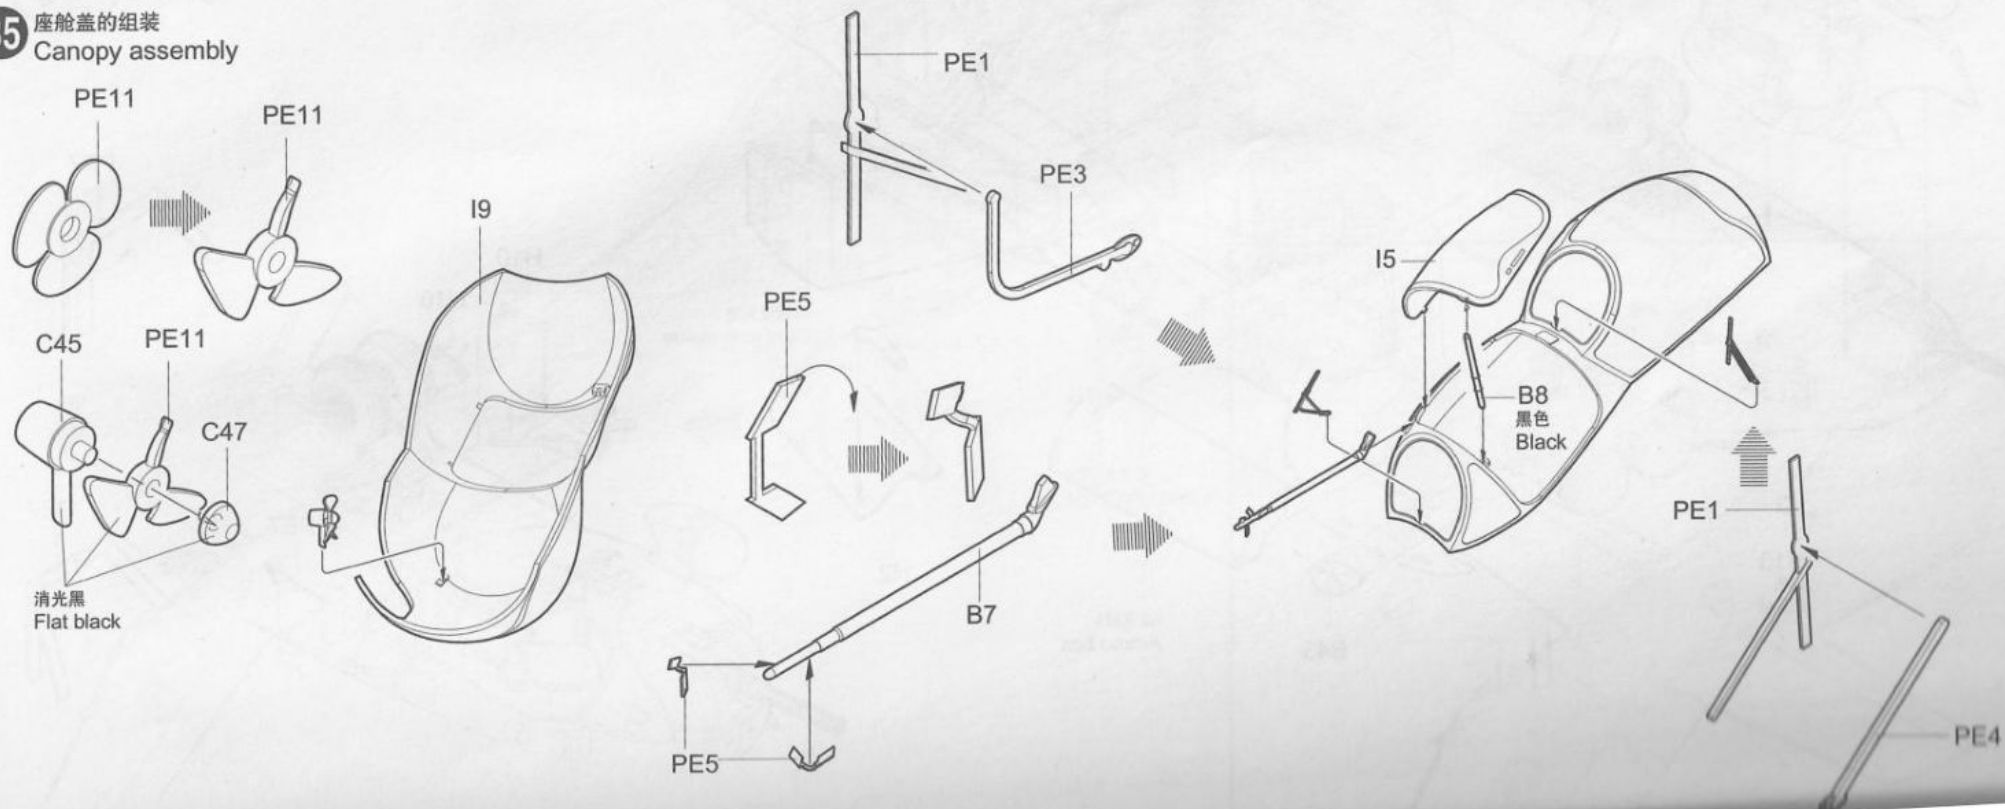

19 前起落架的组装
Nose undercarriage assembly

20 机炮的组装
Four-barrelled rotating gun assembly

21 前轮舱的安装
Nose wheel cabin installation

22 左侧主起落架的安装
Left main undercarriage installation

23 右侧主起落架的安装
Right main undercarriage installation

24 发动机的安装
Engine installation

25 发动机盖板的安装
Engine cover installation

26 发动机盖板的安装
Engine cover installation

27 载员舱门的安装
Lower door installation

28 载员舱门的安装
Lower door installation

29 短翼
Stub wings installation

30 尾部旋翼的组装
Tail rotor assembly

31 红外线干扰器的安装
Infrared jammer installation

《除冻器》
De-icing system

《红外线干扰器》
Infrared jammer

32 尾撬的组装
Tail bumper assembly

33 弹药舱的组装
Ammo box assembly

34 驾驶舱的组装
Pilot cockpit door assembly

35 座舱盖的组装
Canopy assembly

36 机腹的安装
Lower fuselage

37 机腹挂架的安装
Belly fuselage assembly

38 主旋翼的组装
Main rotor assembly

39 主旋翼的组装
Main rotor assembly