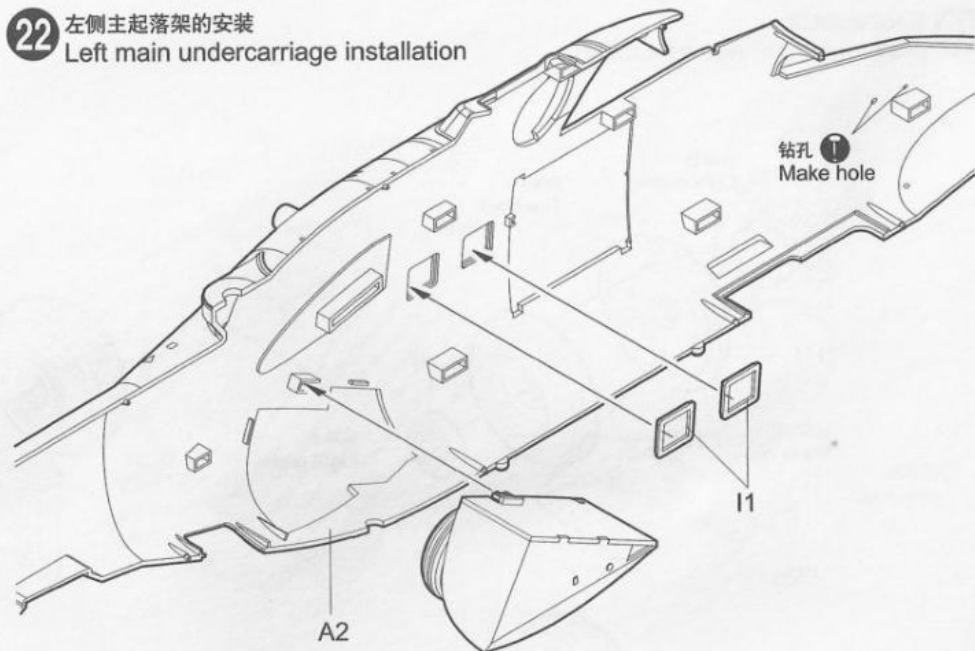

19 前起落架的组装
Nose undercarriage assembly

20 机炮的组装
Four-barrelled rotating gun assembly

21 前轮舱的安装
Nose wheel cabin installation

22 左侧主起落架的安装
Left main undercarriage installation

23 右侧主起落架的安装
Right main undercarriage installation

24 发动机的安装
Engine installation

25 发动机盖板的安装
Engine cover installation

26 发动机盖板的安装
Engine cover installation

27 载员舱门的安装
Lower door installation

28 载员舱门的安装
Lower door installation

29 短翼
Stub wings installation