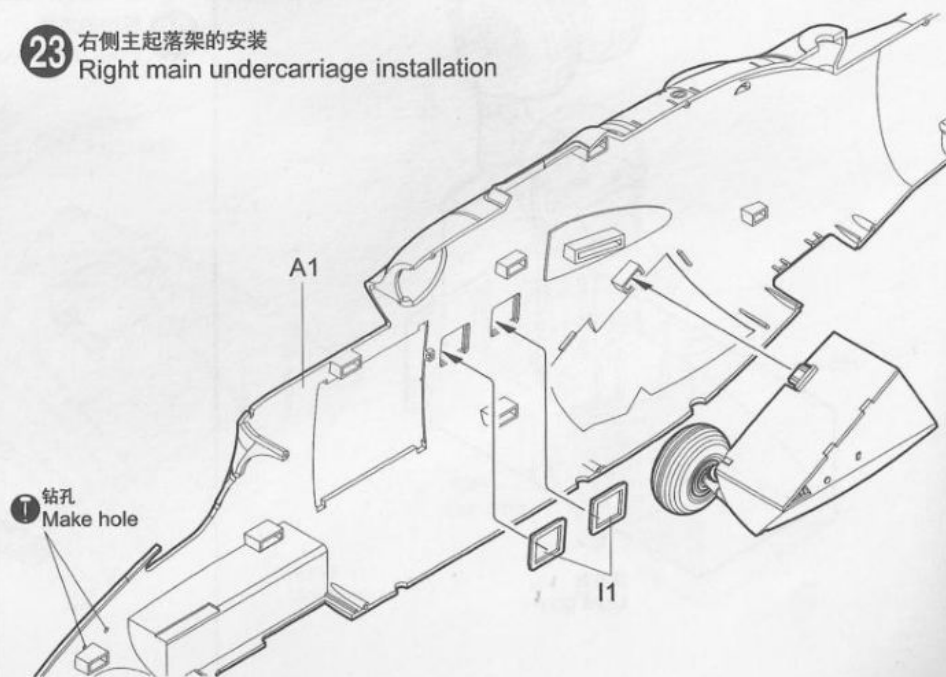

19 前起落架的组装
Nose undercarriage assembly

20 机炮的组装
Four-barrelled rotating gun assembly

21 前轮舱的安装
Nose wheel cabin installation

22 左侧主起落架的安装
Left main undercarriage installation

23 右侧主起落架的安装
Right main undercarriage installation

24 发动机的安装
Engine installation

25 发动机盖板的安装
Engine cover installation

26 发动机盖板的安装
Engine cover installation

27 载员舱门的安装
Lower door installation

28 载员舱门的安装
Lower door installation

29 短翼
Stub wings installation