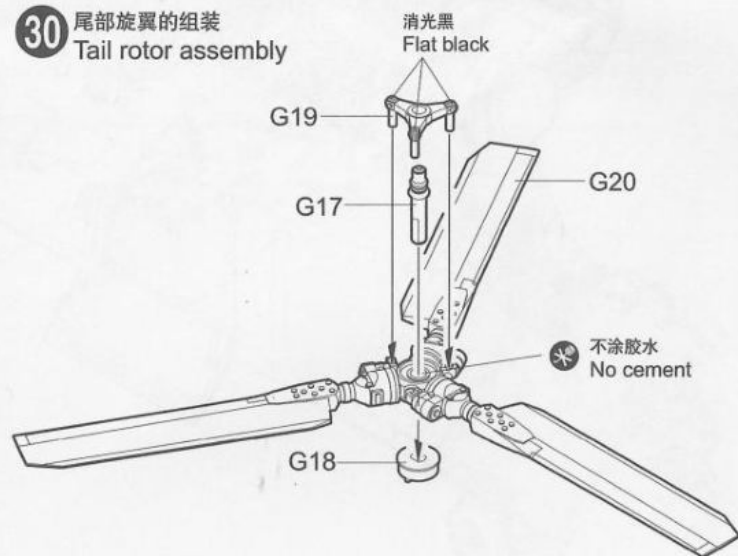

30 尾部旋翼的组装
Tail rotor assembly