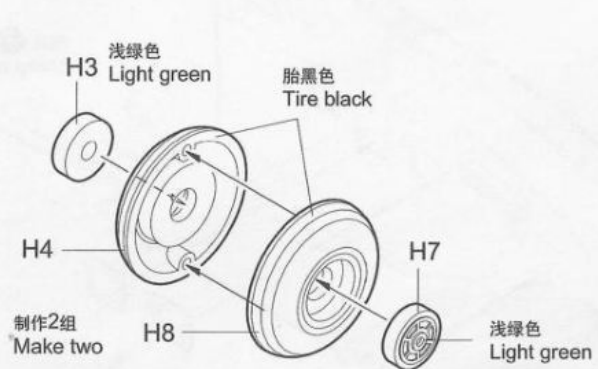

19 前起落架的组装
Nose undercarriage assembly

20 机炮的组装
Four-barrelled rotating gun assembly

21 前轮舱的安装
Nose wheel cabin installation

22 左侧主起落架的安装
Left main undercarriage installation

23 右侧主起落架的安装
Right main undercarriage installation