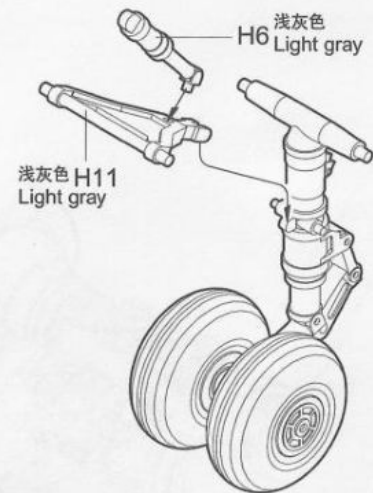

19 前起落架的组装
Nose undercarriage assembly

20 机炮的组装
Four-barrelled rotating gun assembly

21 前轮舱的安装
Nose wheel cabin installation

22 左侧主起落架的安装
Left main undercarriage installation

23 右侧主起落架的安装
Right main undercarriage installation