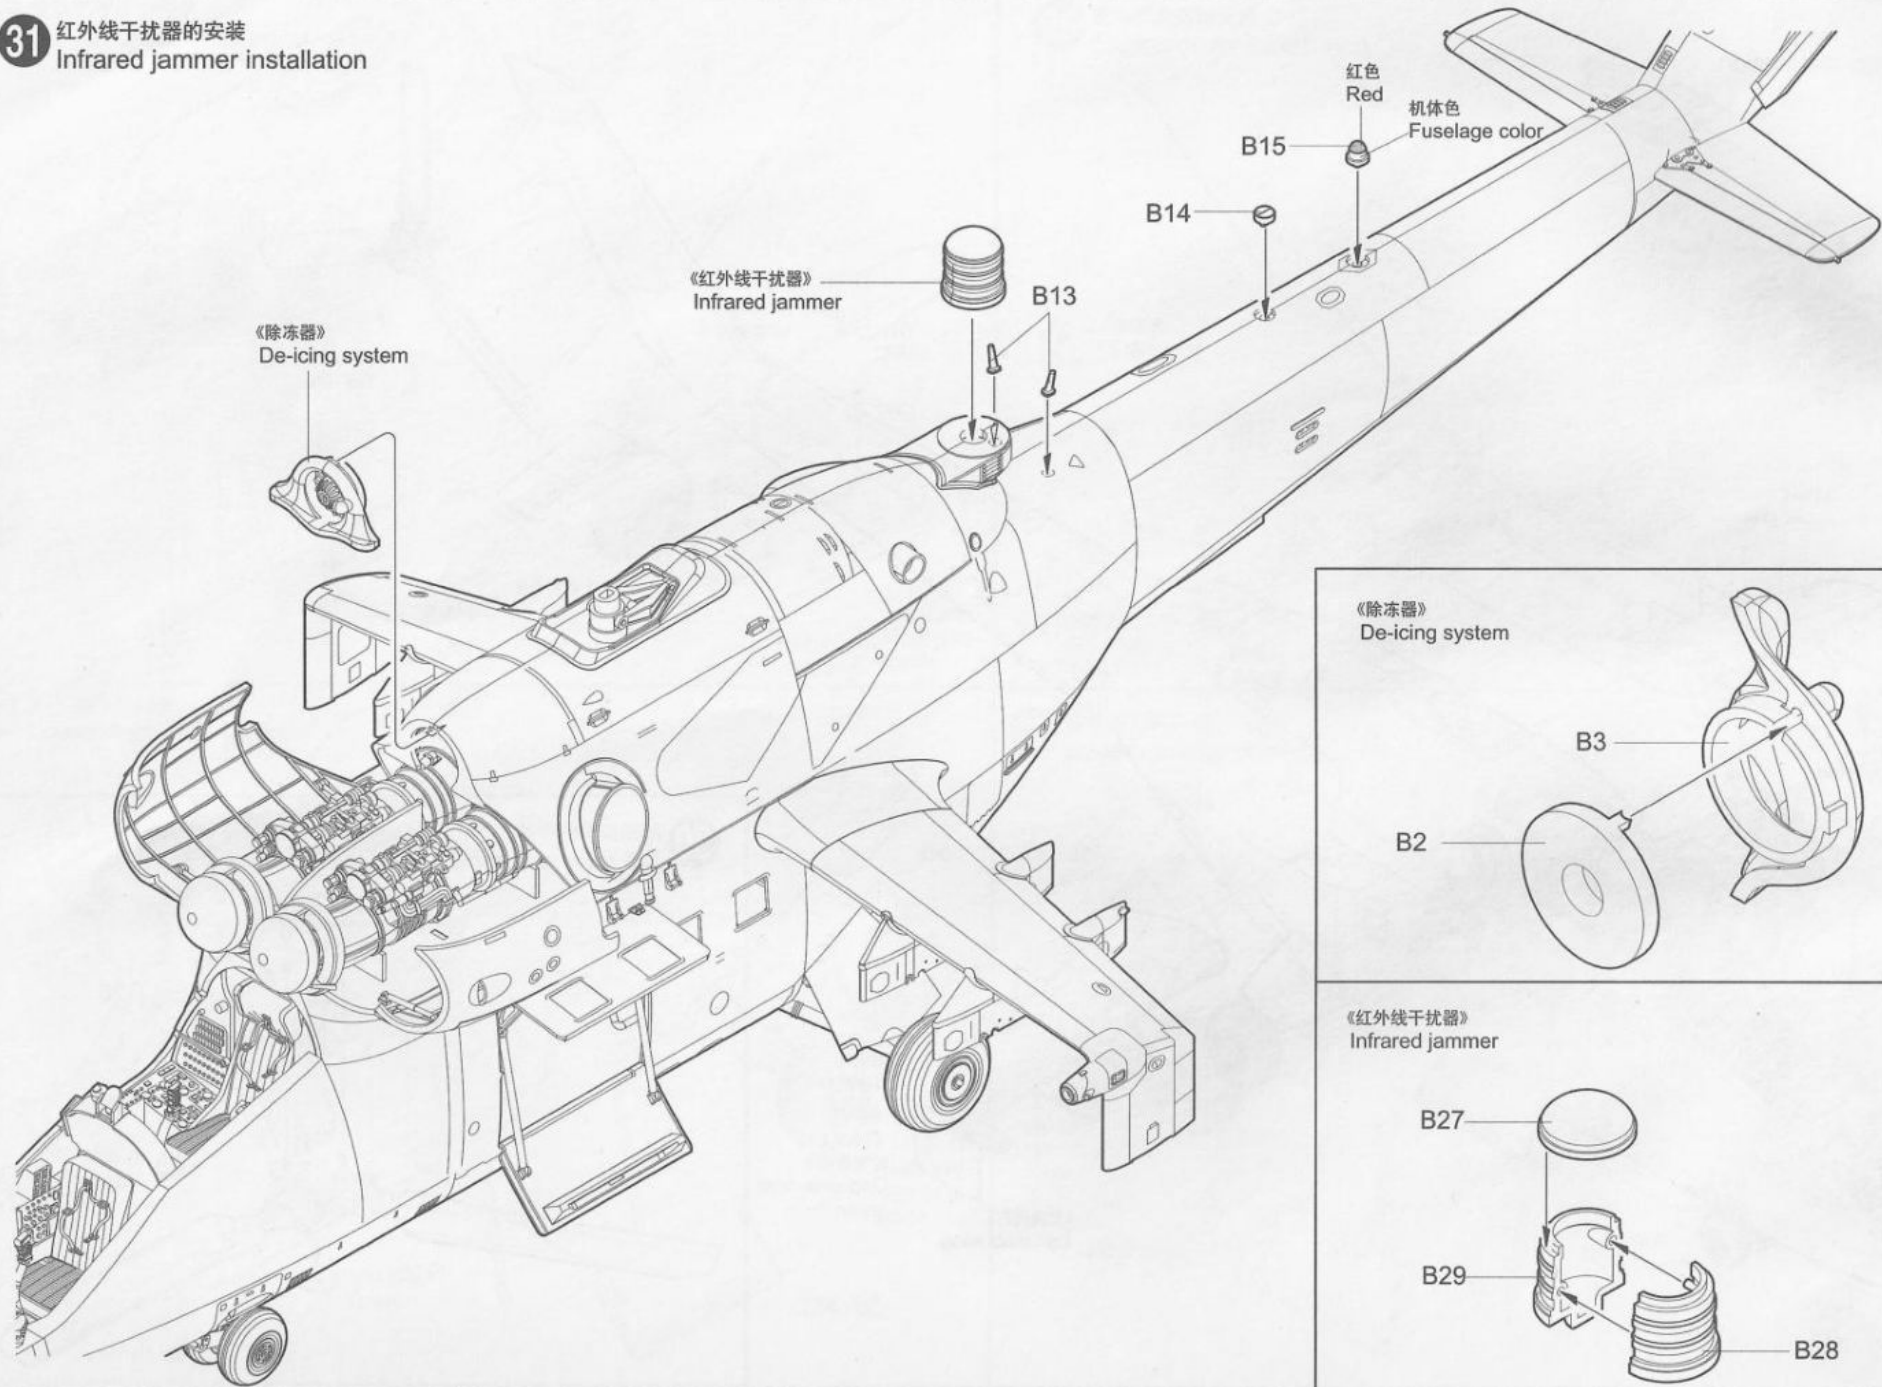

31 红外线干扰器的安装
Infrared jammer installation

《除冻器》
De-icing system