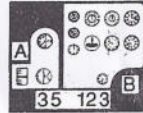

OH-6A CAYUSE

1/35 scale detail set for Dragon kit

35 123

- OPPOSITE SIDE
- REMOVE
- REPLACE