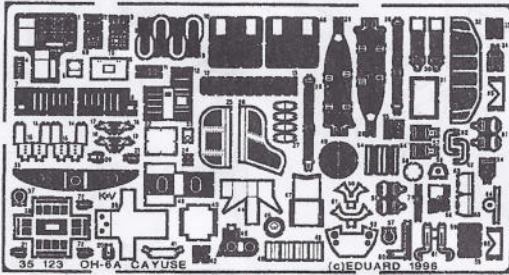

OH-6A CAYUSE

1/35 scale detail set for Dragon kit

35 123

- OPPOSITE SIDE
- REMOVE
- REPLACE