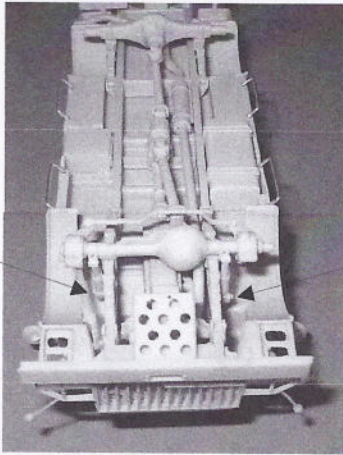

BAUTEIL 24
PART 24

BAUTEIL 24
PART 24

BAUTEIL 23
PART 23