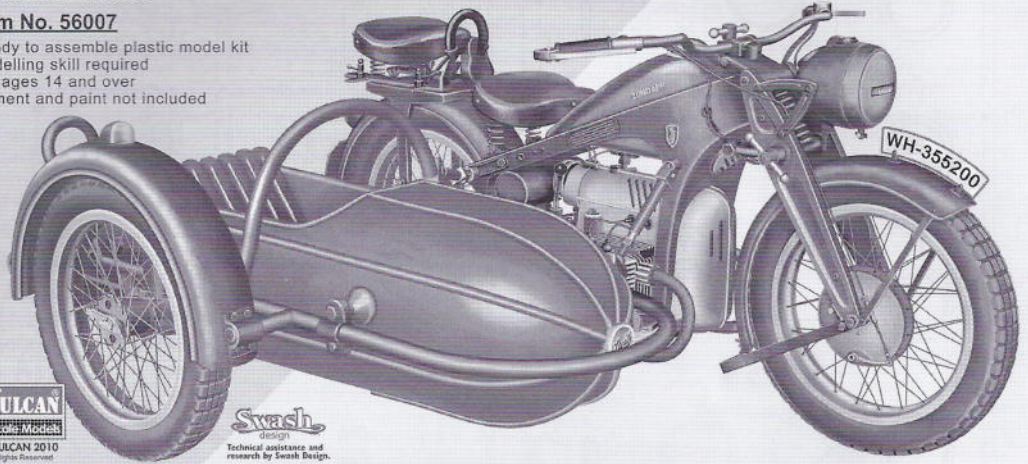

ZÜNDAPP K800 Motorcycle with STEIB Side Car Nr28

Scale 1:35

Item No. 56007

Ready to assemble plastic model kit
Modelling skill required
For ages 14 and over
Cement and paint not included

ATTENTION :

- Keep out of reach of small children, as the kit contains small parts which may be swallowed, and some parts may have sharp edges.
- Read the instruction thoroughly prior to assembly. Following the sequence in the instruction sheet is recommended.
- Use plastic cement and paint only (not included).
- Use cement and paint in a well ventilated area and NEVER near an open flame
- Use a model cutter to take parts off the runner frame, and use a cutter or file to trim the excess plastic.
- Below are the definitions of the symbols