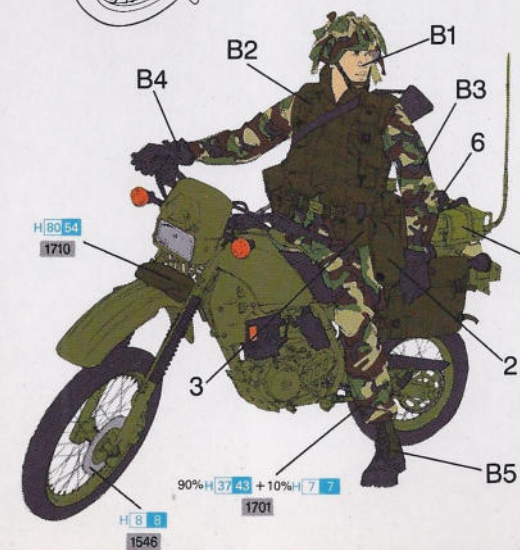

H11 GUNZE SANGYO AQUEOUS HOBBY COLOUR ■ GUNZE SANGYO MR. COLOUR
■ ITALERI PAINT NO.

TISSUE PAPER

1

2