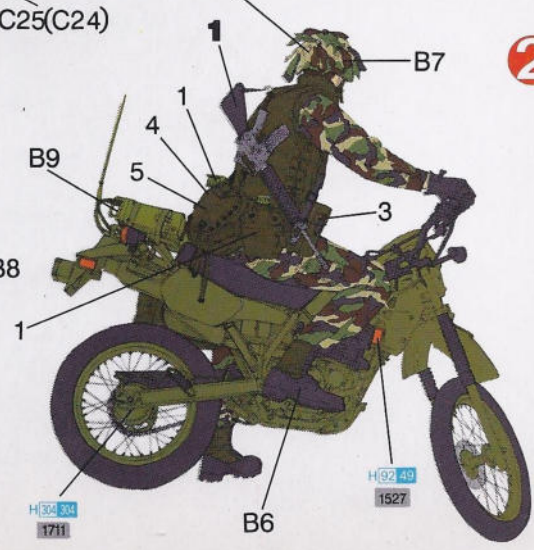

H11 GUNZE SANGYO AQUEOUS HOBBY COLOUR ■ GUNZE SANGYO MR. COLOUR
■ ITALERI PAINT NO.

TISSUE PAPER

1

2