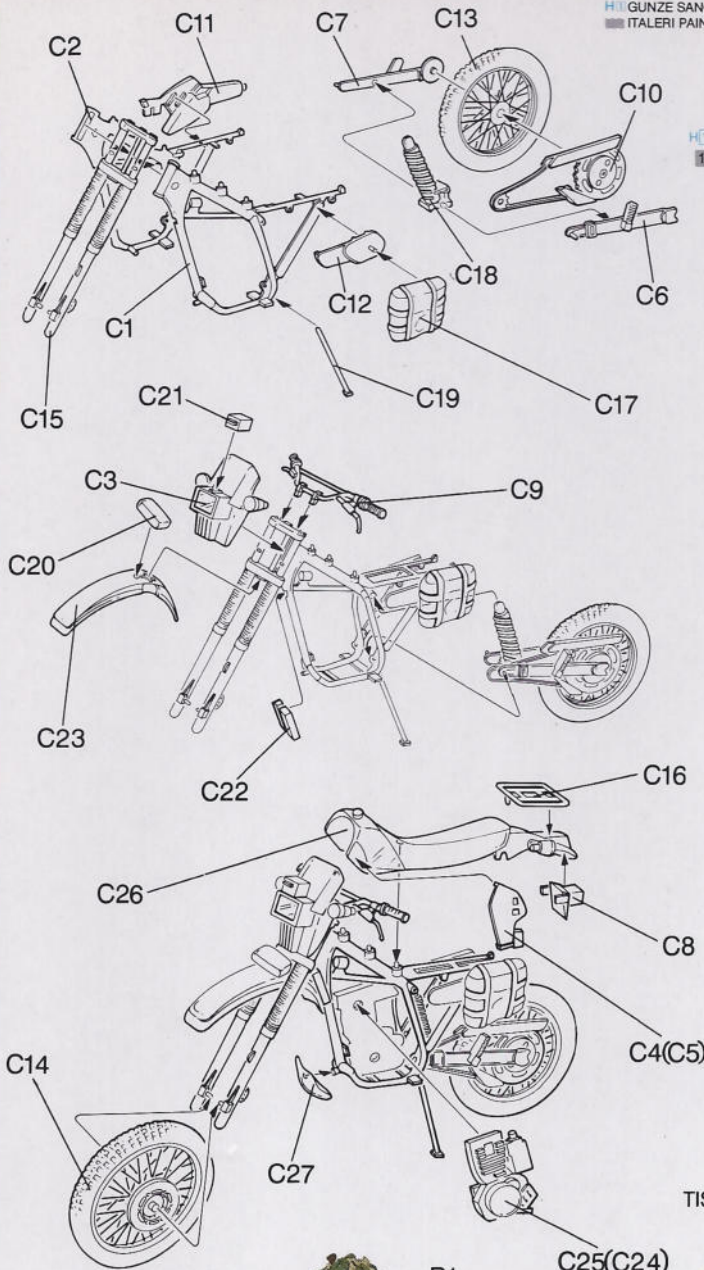

H11 GUNZE SANGYO AQUEOUS HOBBY COLOUR ■ GUNZE SANGYO MR. COLOUR
■ ITALERI PAINT NO.

TISSUE PAPER