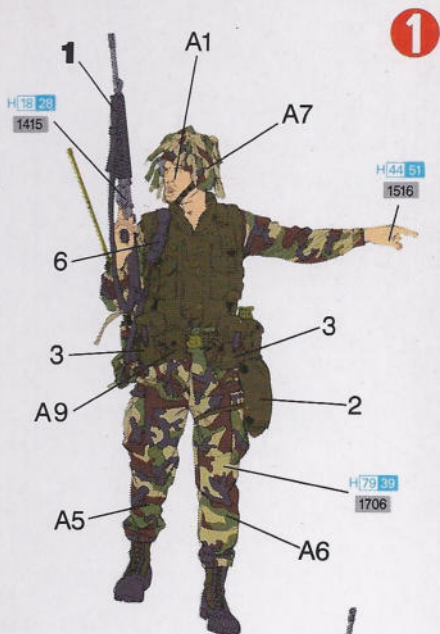

H11 GUNZE SANGYO AQUEOUS HOBBY COLOUR ■ GUNZE SANGYO MR. COLOUR
■ ITALERI PAINT NO.

TISSUE PAPER