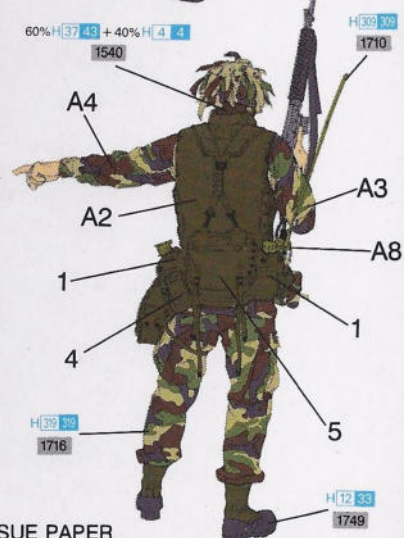

H11 GUNZE SANGYO AQUEOUS HOBBY COLOUR ■ GUNZE SANGYO MR. COLOUR
■ ITALERI PAINT NO.

TISSUE PAPER