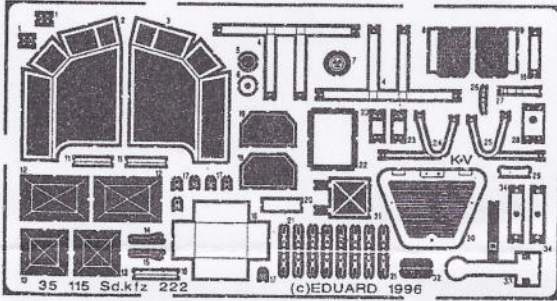

# Sd.kfz 222

1/35scale detail set for Tamiya kit

- OPPOSITE SIDE
- REMOVE
- REPLACE