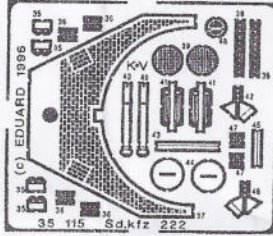

# Sd.kfz 222

1/35scale detail set for Tamiya kit

- OPPOSITE SIDE
- REMOVE
- REPLACE