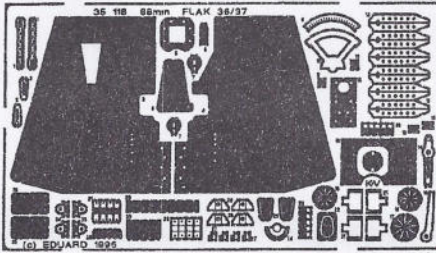

# Flak 36/37

1/35 scale detail set for Tamiya kit

35 118

-  OPPOSITE SIDE
-  REMOVE
-  REPLACE