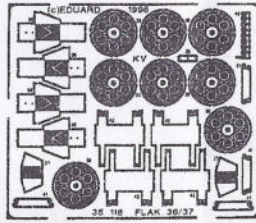

# Flak 36/37

1/35 scale detail set for Tamiya kit

35 118

-  OPPOSITE SIDE
-  REMOVE
-  REPLACE