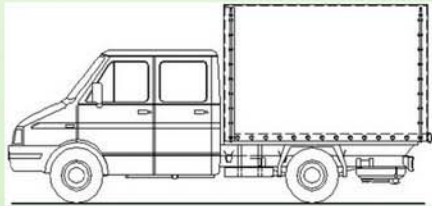

New TurboRival 4x4

ENGINE TYPE	EURO 3	SOFIM 8140.43S - Diesel, four strokes with direct fuel injection, (COMMON RAIL)
DISPLACEMENT (cm ³)		2800
MAXIMUM POWER AT 3600 RPM		92 kW / 125 HP
MAXIMUM TORQUE AT 1800 RPM		290 Nm
COOLING TYPE		Water
CLUTCH		Dry with a single disc and 10 1/2" mechanical control
GEARBOX		IVECO 2826.5 Mechanical with 5 synchronized gears for forward movement and reverse
BREAKS		Hydraulic servo with ABS, and independent circulation, disk in front, drums in the rear
STEERING WHEEL		Hidraulic with servo action