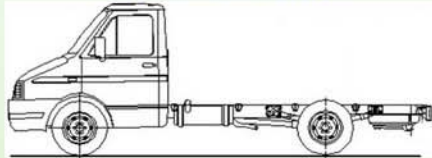

New TurboRival 4x4

ENGINE TYPE	EURO 3	SOFIM 8140.43S - Diesel, four strokes with direct fuel injection, (COMMON RAIL)
DISPLACEMENT (cm ³)		2800
MAXIMUM POWER AT 3600 RPM		92 kW / 125 HP
MAXIMUM TORQUE AT 1800 RPM		290 Nm
COOLING TYPE		Water
CLUTCH		Dry with a single disc and 10 1/2" mechanical control
GEARBOX		IVECO 2826.5 Mechanical with 5 synchronized gears for forward movement and reverse
BREAKS		Hydraulic servo with ABS, and independent circulation, disk in front, drums in the rear
STEERING WHEEL		Hidraulic with servo action