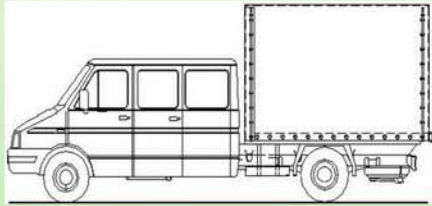

New TurboRival 4x4

ENGINE TYPE	EURO 3	SOFIM 8140.43S - Diesel, four strokes with direct fuel injection, (COMMON RAIL)
DISPLACEMENT (cm ³)		2800
MAXIMUM POWER AT 3600 RPM		92 kW / 125 HP
MAXIMUM TORQUE AT 1800 RPM		290 Nm
COOLING TYPE		Water
CLUTCH		Dry with a single disc and 10 1/2" mechanical control
GEARBOX		IVECO 2826.5 Mechanical with 5 synchronized gears for forward movement and reverse
BREAKS		Hydraulic servo with ABS, and independent circulation, disk in front, drums in the rear
STEERING WHEEL		Hidraulic with servo action