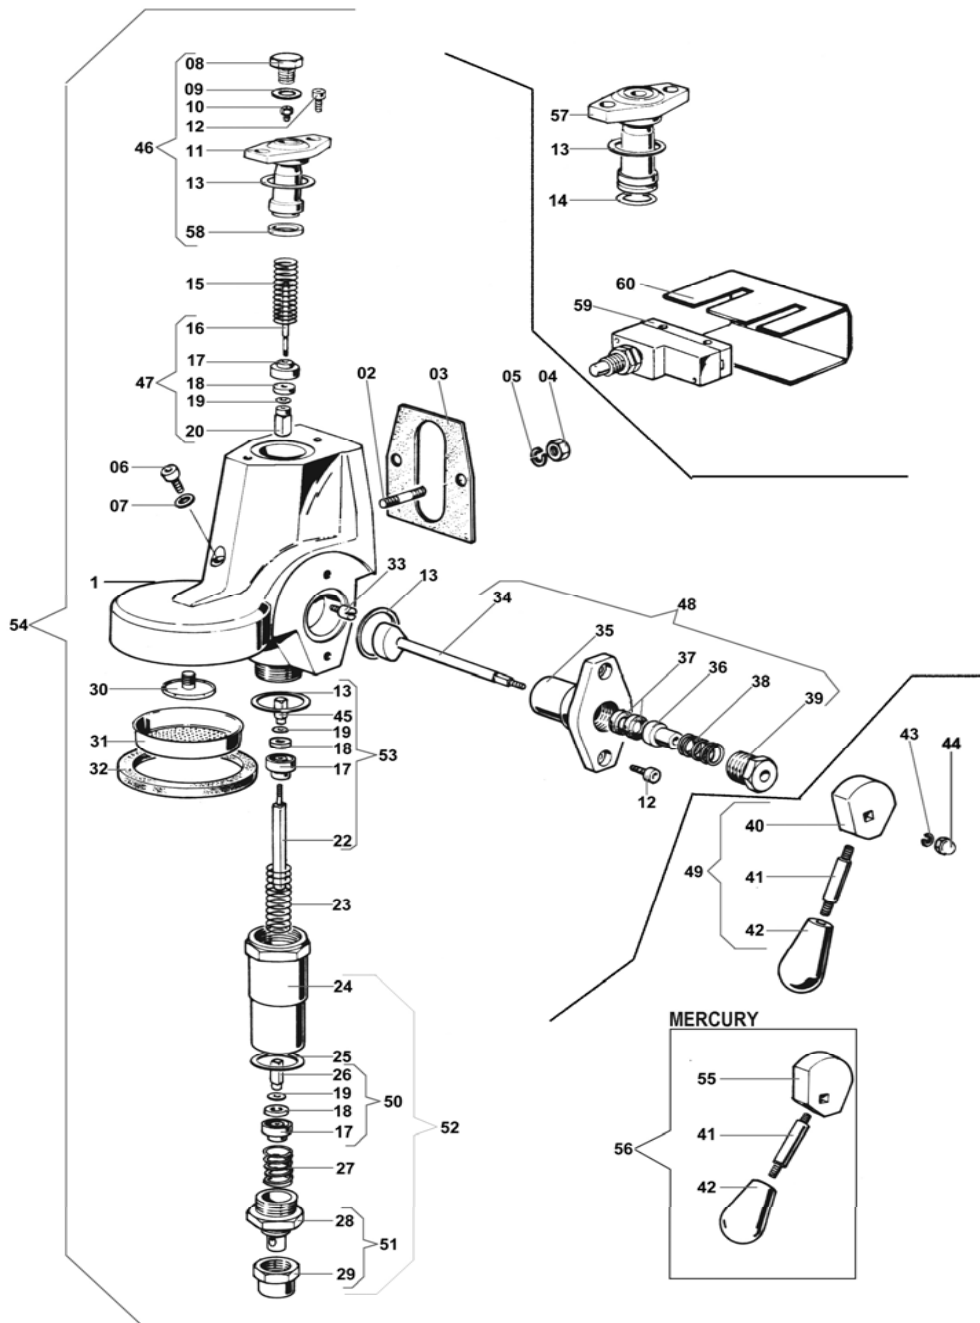

DOMOBAR SPAREPARTS

CATALOGUE

MANUAL GROUP

POS.	PART NO.	DESCRIPTION
1	CORPOGRUPPO	ASSEMBLY/BODY MANUAL GROUP
2	PRIG8MA	SCREW M8X27 T.F.8-15
3	GUARGR	GROUP GASKETS ASOLATE
4	VITEDAD8MAZI	NUTS UNI 5587 8MA 6S ZINC.
5	VITERONGR8MA	INOX WASHERS UNI 1751 8MA
6	VITEBR6MACO	SCREW 6MA BRUGOLA
7	VITERON6TEFLO	TEFLON WASHER D.6 DIS.359
8	RACCTACHCASU	CAP FOR UPPER LOCK GROUP
9	GUARTACHGR	CAP GASKETS FOR GROUP LOCK DIS.344
10	RACCGIES7	GIGLER GROUP ES7 DIS.327
11	RACCCASU	GROUP CAP
12	VITEBR6MA	SCREW 6MA
13	GUARCAINGRTE	CAP FOR LOWER LOCK GOUP
14	GUAROR128	GASKETS OR 128 EP851
15	MOLLVAER	DELIVERY-VALVE SPRING
16	RACCPEVAER	DELIVERY-VALVE PIN
17	RACCPOGU	GASKET-HOLDER
18	GUARPI	PLANE GASKET EP851 13X4X4 DIS.170
19	RACCROPOGU	GASKET-HOLDER WASHER
20	RACCGAVAERQU	LARGE VALVE SQUARE PIN
22	RACCPEINTR	VALV ROD
23	MOLLVAIN	INFUS.ION VALVE SPRING
24	RACCCAIN	INFERIORE CAP GROUP COMPL.
25	GUARTE	GASKET 170 DIS.325
26	RACCGASCTR	OUTLET VALVE SQUARE PIN
27	MOLLSC	DRAIN-SPRING & EXPANSION-VALVE
28	RACCTASC28	DRAIN-PLUG P28
29	RACCTASC29	DRAIN-PLUG P29