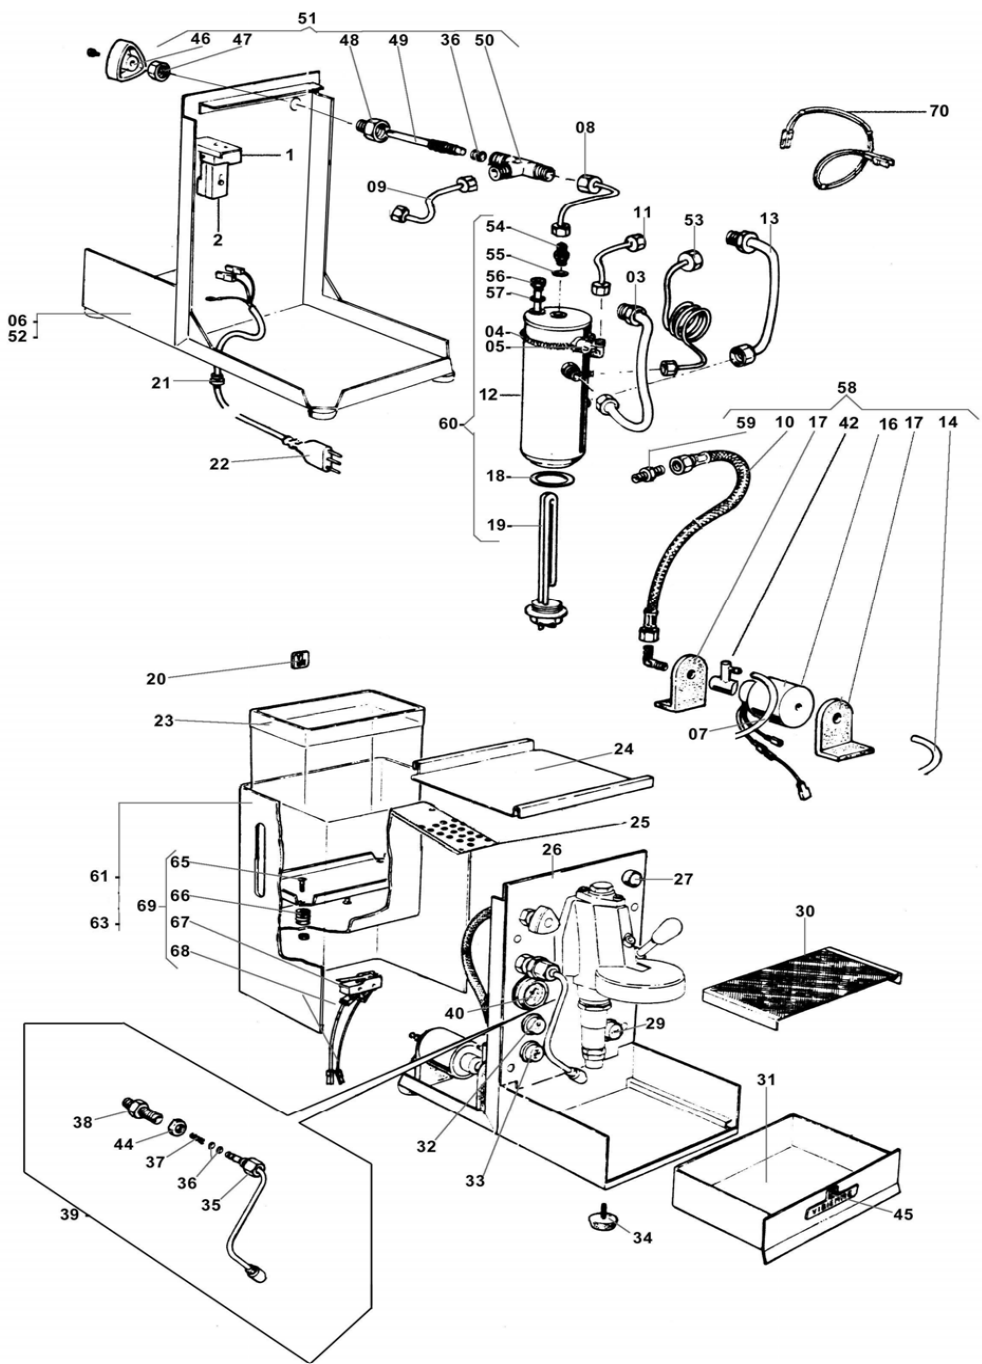

DOMOBAR

DOMOBAR FILTERHOLDER

POS.	PART NO.	DESCRIPTION
1	ASSPORTDOM1TA	ASSEMBLY HIGH FILTERHOLDER DOMOBAR 1 CUP
2	ASSPORTDOM1TB	ASSEMBLY LOW FILTERHOLDER DOMOBAR 1 CUP
3	ASSPORTDOM2TA	ASSEMBLY HIGH FILTERHOLDER DOMOBAR 2 CUPS
4	ASSPORTDOM2TB	ASSEMBLY LOW FILTERHOLDER DOMOBAR 2 CUPS
5	FILT1TA	HIGH FILTER 1 CUP
6	FILT1TB	LOW FILTER 1 CUP
7	FILT2TA	HIGH FILTER 2 CUPS
8	FILT2TB	LOW FILTER 2 CUPS
9	FILTBEC1TDOM	SPOUT 1 CUP, CURVED & CLOSED
10	FILTBEC2TDOM	SPOUT 2 CUPS DOMOBAR
11	FILTICI	COVERED FILTER
12	FILTMOLPTFL	INOX FILTERHOLDER SPRINGS
13	MISURINO	DOSING SPOON
14	PORTIMPPF	FILTERHOLDER HANDGRIP
15	PORTTN	FILTERHOLDER T.N.PORTTN
16	PRESSINO	TAMPER

DOMOBAR

BODYWORK ASSEMBLY

POS.	PART NO.	DESCRIPTION
36	GUARR6	GASKETS R6 EP851
37	MOLTUVA	SPRING FOR STEAM TUBE
38	RACCP720	CHROMIUM-PLATED FITTING ES. 3.8 X 1.4
39	ASSLANVAPCOM	SET VAPOR LANCE DOMOBAR COMPLETE
40	MANMSEM16	SEMIP.MANOMETERS D.42 0-16 BAR
42	ASSBYPASS	BY PASS
44	TUBIP202CR	CHROMIUM-PLATED NUT 3.8
45	TARGADCOPI	ADHESIVE PLATES
46	MANPRUSC	CUPWARMER TAP HAND GRIPSVTR40 N6X6
47	RACCDADRUBSC	CUPWARMER TAP NUT
48	RACCTAPRUBSC	CUPWARMER TAP CAP
49	RACCASTRUBSC	CUPWARMER TAP ROD
50	RACCCORRUBSC	CUPWARMER TAP BODY
51	RACCRUBSC	CUPWARMER TAP
52	TELADOMBAIN	INOX LOOM DOMOBAR BASE
53	TUBIDOMPART6	TUBE DOMOBAR PART.6
54	RACCDOM18	FITTING 1/8 MM CART.
55	GUARTEF1510	TEFLON GASKET 15X10X2
56	PORTBULTERDOM	CAVE FOR THERMOSTAT DOMOBAR
57	GUARTEF1512	TEFLON GASKET 15X12X2
58	ASSPOMPVIDOM	SET OF DOMOBA POMP
59	TUBIP18X18AZ	NIPLEX 1.8X1.8 AZ FOR TUBE FL.DOM.
60	ASSCALDDOM	BOILER SET DOMOBAR
61	TELADOMRIVIN	INOX COVERING DOMOBAR
63	TELADOMRIVN	BLACK COVERING DOMOBAR
65	PIASPRMIDOIN	MICRO PRESS PLATE FOR DOMOBAR INOX
66	MOLLPIASMICDO	SPRING'S MICRO PRESS DOMOBAR INOX
67	ELETMICP1	MICROSWITCH C153SZN9
68	ELETCABPIMIDO	WIRING MICRO PLATE DOMOBAR
69	ASSICVASCDOM	SET OF MICRO FOR DOMOBAR RECIPIENT
70	ELETABDOM	SET OF WIRES FOR DOMOBAR