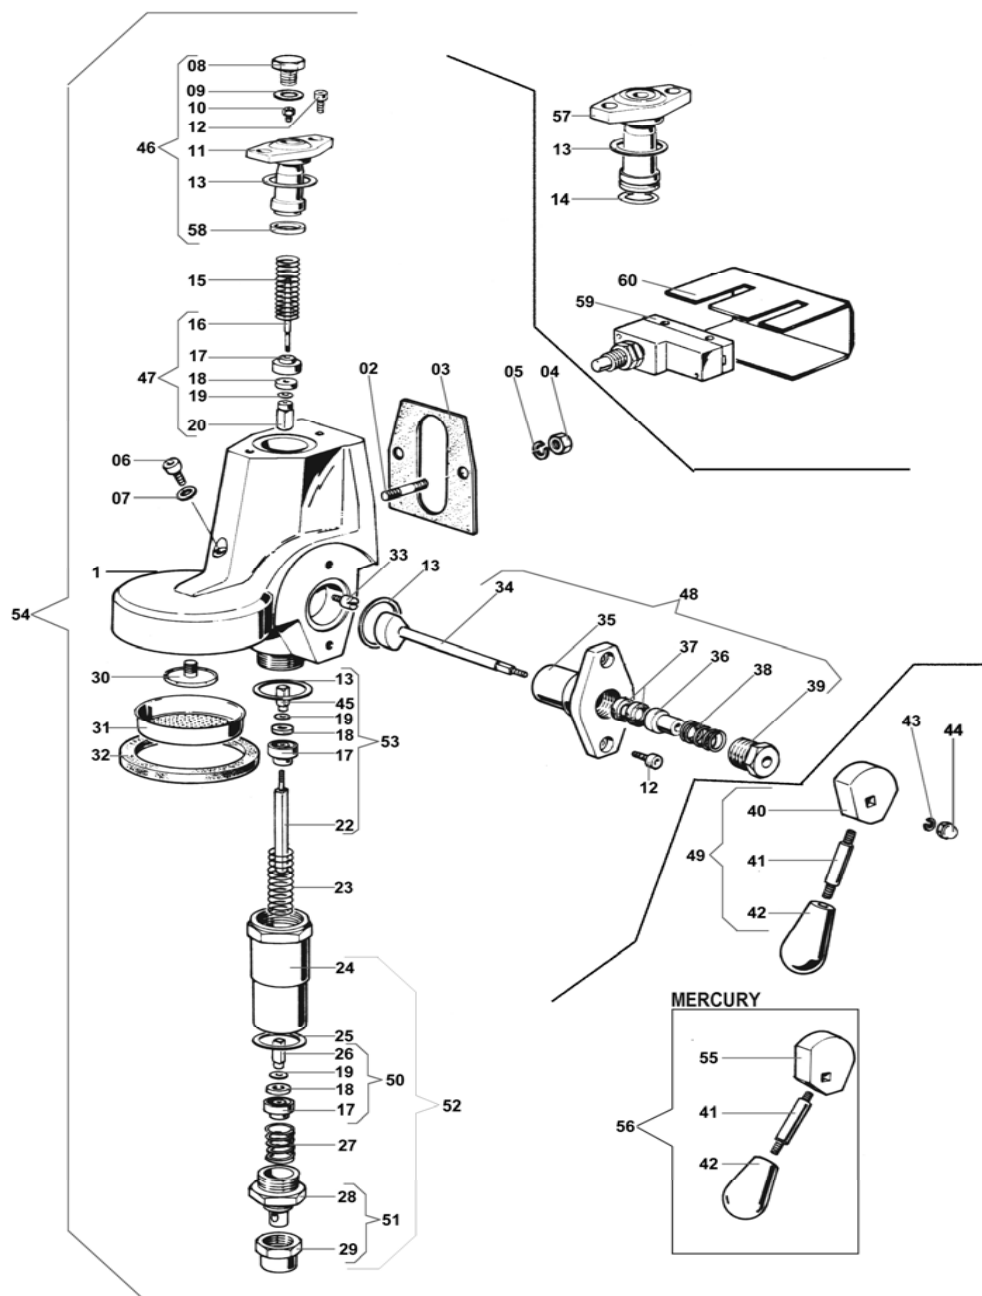

MANUAL GROUP

POS.	PART NO.	DESCRIPTION
30	RACCSPGR	THREAD GROUP
31	FILTDCREGR	NET SHOWER
32	GUARSOT	UNDERPAN GASKETS
33	RACCPEFECA	PIN LEVER BUTT
34	RACCALCAGR	LEVER ROD
35	RACCACOGR	LOCK COMMAND GROUP
36	RACCBUPRGO	BUSH
37	GUARPICA	PLANE GASKET CAMME EP709 15,5X7,5X4
38	MOLLPRGO	SPRING
39	RACCTAPRGO	CAP
40	TUBIP714	LEVER BASE MICRO REPL. P.714
41	TUBIP715	LEVER BASE ROD MICRO P.715
42	MANPPOLE	COMMAND HANDLE I.147/40 M8 19802
43	VITERONGR6MA	INOX WASHERS UNI 1751 6 MA
44	VITEDACE6MAIN	INOX CAP-NUTS 6MA
45	RACCGAVAINQU	OUTLET VALVE SQUARE PIN
46	ASSCANOTTO	SET FOR UPPER CUP LOCK GROUP
47	ASSVALVEROG	SET DISTRIBUTION VALVE
48	ASSCOMGRACAMME	SETCOMMAND LEVER BASE
49	ASSCOMGRUPPO	COMMAND HANDLE
50	ASSVALVSCAR	SET DISCHARGE VALVE
51	ASSTASC	SET DISCHARGE CAP
52	ASSSCCOM	SET DISCHARGE COMPLETE
53	ASSVALVINF	SET INFUSION VALVE
54	GRUPMANREP291	MANUAL GROUP REPLICA P. 291
55	TUBICAMMERC	MERCURY COMMAND HANDLE
56	ASSCOMGRUPMER	COMMAND HANDLE FOR MERCURY
57	RACCCASUTEPI	SUPERIOR CAP
58	GUARCASUTEPI	GASKET SUPERIOR CAP
59	ELETMICRE	MICRON
60	COPEMICRO	CAP FOR MICRON

DOMOBAR