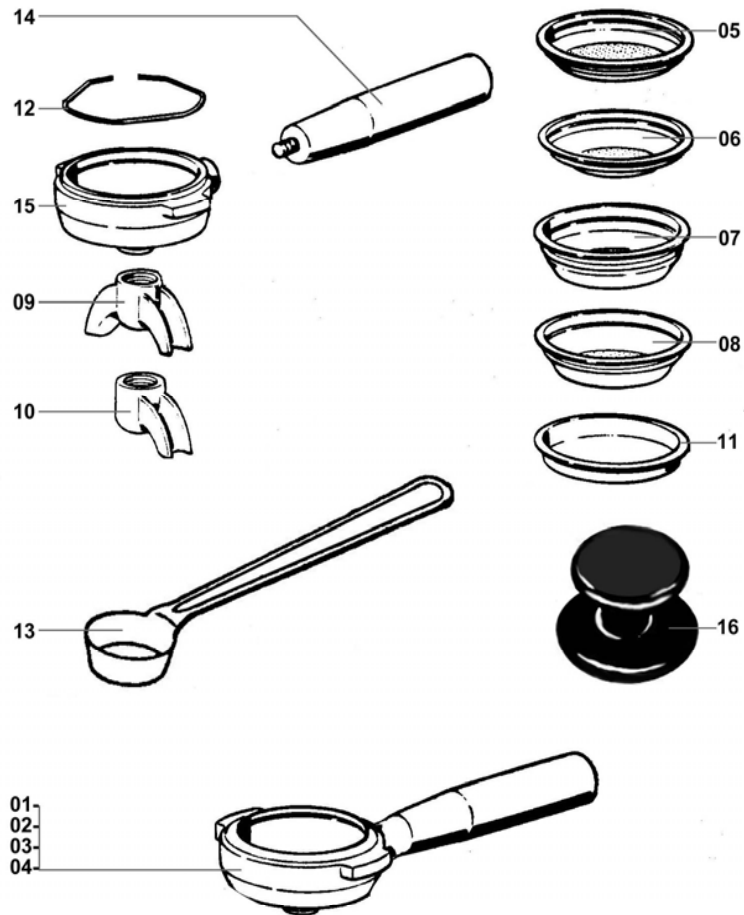

DOMOBAR FILTERHOLDER

POS.	PART NO.	DESCRIPTION
1	ASSPORTDOM1TA	ASSEMBLY HIGH FILTERHOLDER DOMOBAR 1 CUP
2	ASSPORTDOM1TB	ASSEMBLY LOW FILTERHOLDER DOMOBAR 1 CUP
3	ASSPORTDOM2TA	ASSEMBLY HIGH FILTERHOLDER DOMOBAR 2 CUPS
4	ASSPORTDOM2TB	ASSEMBLY LOW FILTERHOLDER DOMOBAR 2 CUPS
5	FILT1TA	HIGH FILTER 1 CUP
6	FILT1TB	LOW FILTER 1 CUP
7	FILT2TA	HIGH FILTER 2 CUPS
8	FILT2TB	LOW FILTER 2 CUPS
9	FILTBEC1TDOM	SPOUT 1 CUP, CURVED & CLOSED
10	FILTBEC2TDOM	SPOUT 2 CUPS DOMOBAR
11	FILTICI	COVERED FILTER
12	FILTMOLPTFL	INOX FILTERHOLDER SPRINGS
13	MISURINO	DOSING SPOON
14	PORTIMPPF	FILTERHOLDER HANDGRIP
15	PORTTN	FILTERHOLDER T.N.PORTTN
16	PRESSINO	TAMPER

DOMOBAR