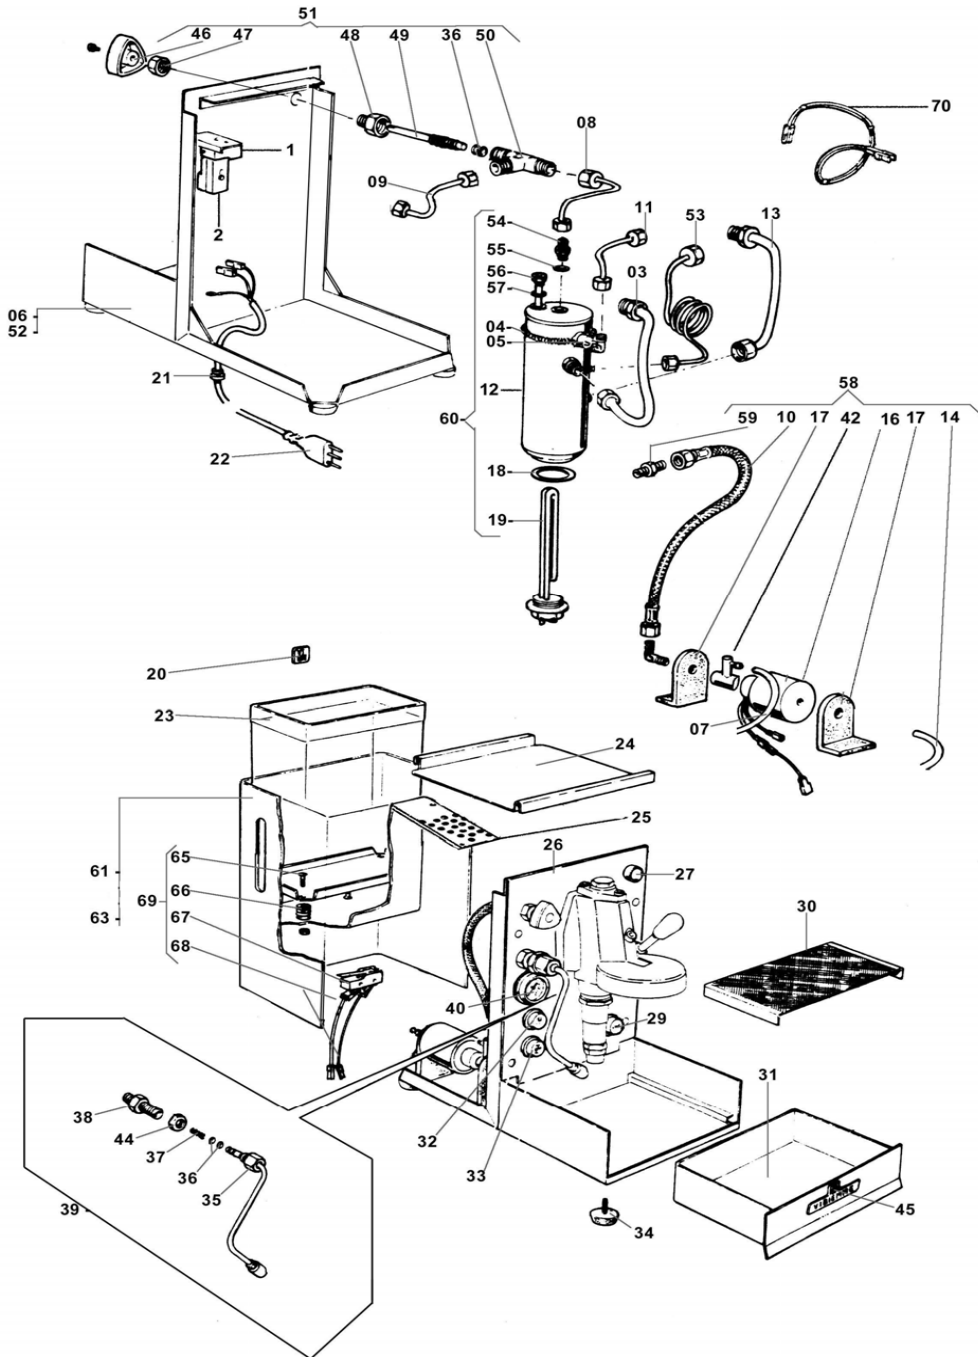

BODYWORK ASSEMBLY

POS.	PART NO.	DESCRIPTION
1	ELETTEDOM	THERMOSTAT DOMOBAR TC 70/190
2	ELETMICRE	MICROINT. C 4AZN3
3	TUBIDOMPART5	TUBES DOMOBAR PART.5 TUB5DOM
4	FILTMOTRGL	SPRING FOR GLIXON DIAM..0.8
5	ELETGLDOMMAN	GLIXON DOMOBAR T.B/M 150X5C/165X5C
6	TELADOMBA	LOOM DOMOBAR BASE
7	MATECTUSIPI	SMALL SILICONE TUBE X DOM 5X7
8	TUBIDOMPART1	TUBE DOMOBAR PART.1 TUB1DOM
9	TUBIDOMPART2	TUBE DOMOBAR PART.2 TUB2DOM
10	TUBIFLINDO	INOX FLEXIBLE TUBE DOMOBAR F 1/8 C 0320
11	TUBIDOMPART3	TUBE DOMOBAR PART.3 TUB3DOM
12	CALDDOM	BOILER DOMOBAR
13	TUBIDOMPART4	TUBE DOMOBAR PART.4 TUB4DOM
14	MATECSIGS	SILICONE TUBE 5X9
15	TUBICU18X18	CURV 1.8X1.8 FOR DOM. CUR1/8MMDOM
16	POMPVIBDOM	POMP FOR DOMOBAR 220V
17	ANTISUPGOPODO	GUM BEARINGS FOR PUMP DOMOBAR
18	GUARCALDOM	BOILER GASKETS DOMOBAR 41X33, 5X3
19	ELETRESD1422	ELEMENTS DOMOBAR 1400W 230V
20	TARGTAGO	PLATE VBM "DROP"
21	ELETFECADOM	CABLE-STOPPING DOMOBAR
22	ELETCAVALDOM	STOKING CABLE DOMOBAR
23	MATECVAACDO	WATER RECIPIENT FOR DOMOBAR
24	TELADOMCOIN	INOX CAP FOR DOMOBAR FRAME
25	TELADOMLAFOIN	INOX PERFORATED PLATE FOR tel DOMOBAR
26	FRONINDOM	INOX DOMOBAR FRONTAL
27	ELETLAMSP22CP	RED WARNING LIGHT 220V
29	ELETINTGLUSE	GENERAL SWITCH WITH LIGHT
30	GRIGCOBADOM	GRID CAP FOR DOMOBAR BASIN
31	CARRCASDOMIN	INOX DRAWERS FOR DOMOBAR
32	ELETINTVLUSE	STEAM SWITCH WITH LIGHT
33	ELETINTALUSE	WATER SWITCH WITH LIGHT
34	PIEDDOM	FEET DOMOBAR
35	TUBILADOM	STEAM-TUBE DOMOBAR

DOMOBAR